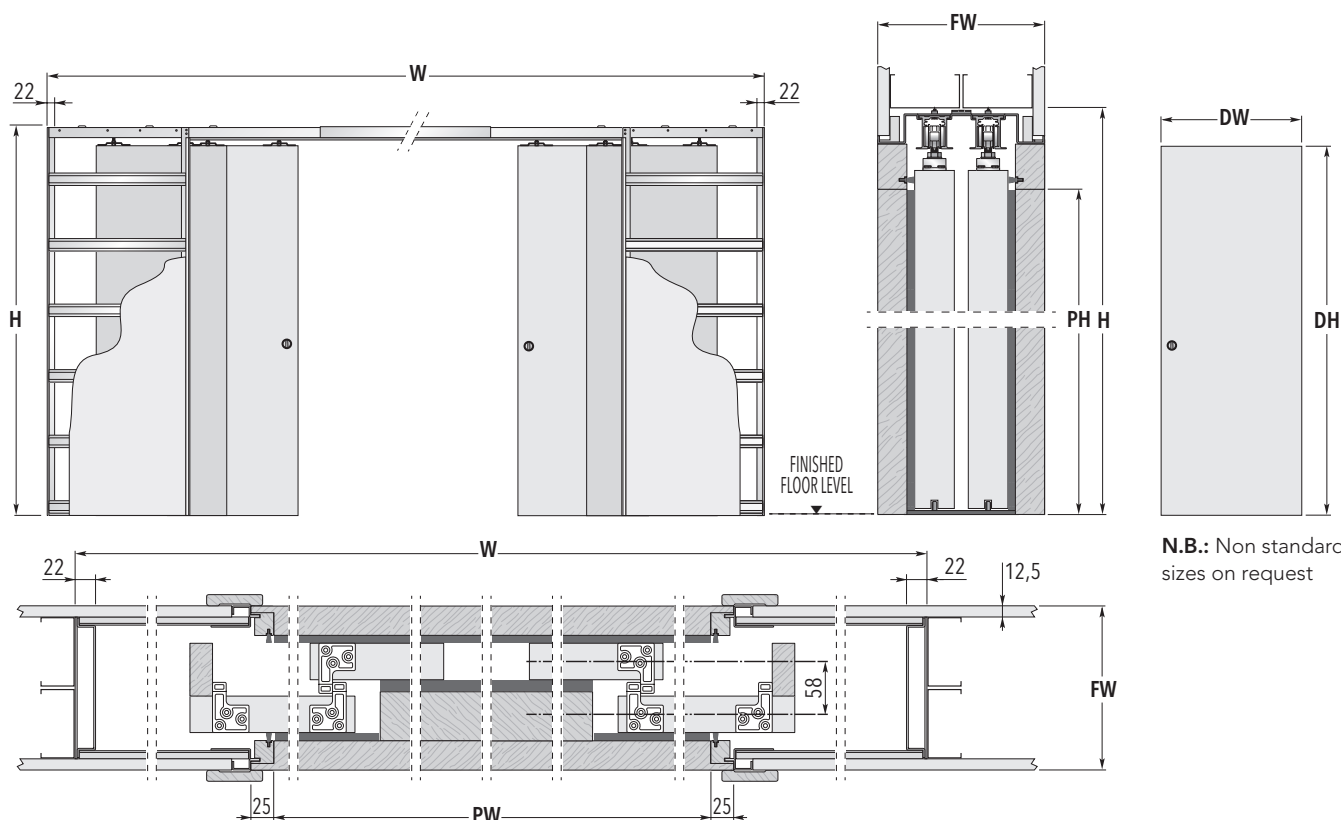

ECLISSE TELESCOPIC DOUBLE

Double Telescopic Sliding Pocket Door System

FRAME FOR TWO SETS OF PARALLEL DOORS

SYSTEM FOR TWO SETS OF PARALLEL DOORS			DOOR PANEL UK	
MAX. PASSAGE SIZE PW x PH	OVERALL DIMENSION W x H	FINISHED WALL FW	DW	DH
2300 x 2030	3644 x 2115	180	626	2040
2700 x 2030	4244 x 2115	180	726	2040
3100 x 2030	4844 x 2115	180	826	2040
3500 x 2030	5444 x 2115	180	926	2040
3900 x 2030	6044 x 2115	180	1026	2040
2236 x 1971	3580 x 2056	180	2ft. 0in. x 6ft. 6in. (610 x 1981 mm)	
2540 x 1971	4084 x 2056	180	2ft. 3in. x 6ft. 6in. (686 x 1981 mm)	
2844 x 1971	4588 x 2056	180	2ft. 6in. x 6ft. 6in. (762 x 1981 mm)	
3148 x 1971	4892 x 2056	180	2ft. 9in. x 6ft. 6in. (838 x 1981 mm)	
3452 x 1971	5396 x 2056	180	3ft. 0in. x 6ft. 6in. (914 x 1981 mm)	

Dimensions are given in mm

NOTES

- ▶ Available in Non Standard sizes up to 4680 x 2600 passage size
- ▶ Suitable for 35 or 44 mm thick doors.
- ▶ Max door panel weight 100 kg.
- ▶ When fully open the leading door panel projects 9 cm out of the pocket
- ▶ Install at finished floor level
- ▶ Includes a full timber lining kit for a professional finish.
- ▶ Door panels, plasterboard and final architraves not supplied.