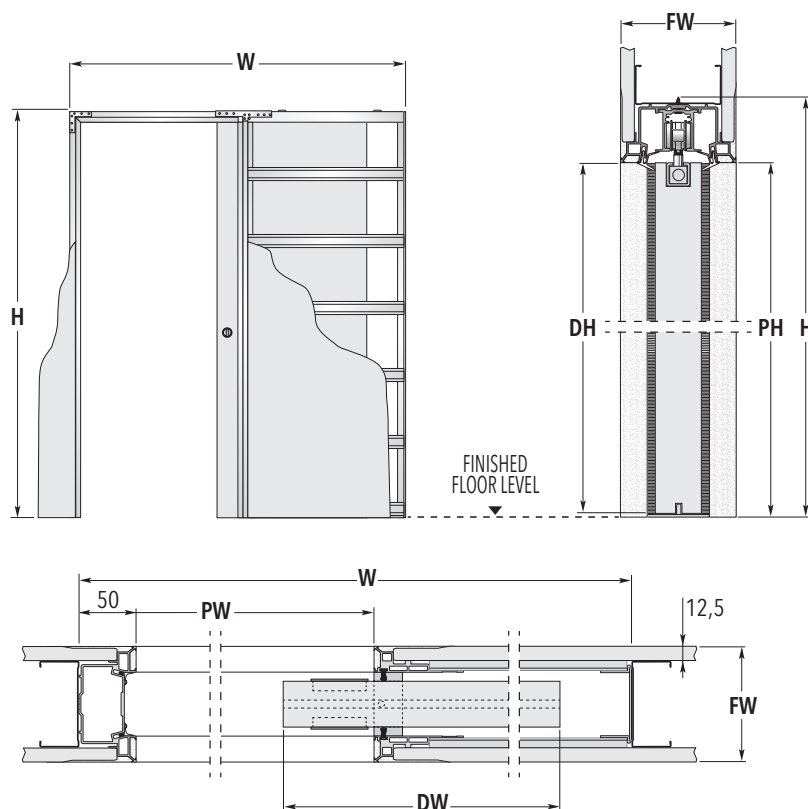

## SINGLE FLUSH POCKET DOORS SYSTEM

Flush Pocket Door System  
no jambs, no architraves

### IMPORTANT

Wooden door panels should be routed as shown along the top edge.

FRAMES FOR SINGLE DOORS			DOOR PANEL UK	
MAX. PASSAGE SIZE PW x PH	OVERALL DIMENSION W x H	FINISHED WALL FW	DW	DH
600 x 2048	1385 x 2108	100 - 125 - 150	626	2040
700 x 2048	1585 x 2108	100 - 125 - 150	726	2040
800 x 2048	1785 x 2108	100 - 125 - 150	826	2040
900 x 2048	1985 x 2108	100 - 125 - 150	926	2040
1000 x 2048	2185 x 2108	100 - 125 - 150	1026	2040
584 x 1989	1369 x 2049	100 - 125 - 150	2ft. 0in. x 6ft. 6in. (610 x 1981 mm)	
660 x 1989	1545 x 2049	100 - 125 - 150	2ft. 3in. x 6ft. 6in. (686 x 1981 mm)	
736 x 1989	1721 x 2049	100 - 125 - 150	2ft. 6in. x 6ft. 6in. (762 x 1981 mm)	
812 x 1989	1797 x 2049	100 - 125 - 150	2ft. 9in. x 6ft. 6in. (838 x 1981 mm)	
888 x 1989	1973 x 2049	100 - 125 - 150	3ft. 0in. x 6ft. 6in. (914 x 1981 mm)	
675 x 1989	1560 x 2049	100 - 125 - 150	2ft. 4in. x 6ft. 6in. (711 x 1981 mm)	
775 x 2040	1760 x 2100	100 - 125 - 150	2ft. 8in. x 6ft. 8in. (813 x 2032 mm)	
825 x 2040	1910 x 2100	100 - 125 - 150	2ft. 10in. x 6ft. 8in. (864 x 2032 mm)	

Dimensions are given in mm

### NOTES

- ▶ Available in Non Standard Sizes up to 1300 x 2700 mm passage size.
- ▶ Suitable for use with 35 or 44 mm thick doors.
- ▶ Max door weight 100 kg.
- ▶ Passage sizes above 1000 x 2150 mm must be 125 or 150 mm wall thickness.
- ▶ When fitting flush pull handles we recommend the stop be regulated so the door protrudes from the pocket to avoid risk to fingers.
- ▶ Should the door be adjusted to enter the pocket completely we do not accept any liability.
- ▶ Doors and plasterboard not supplied.
- ▶ Install at finished floor level.