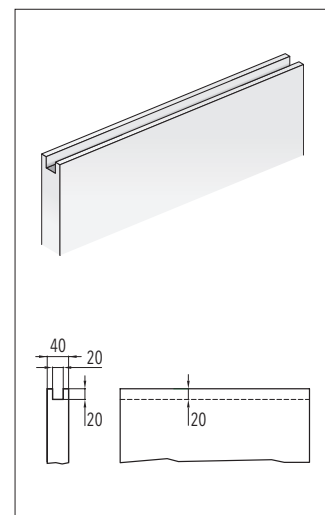

## SINGLE FLUSH POCKET DOORS SYSTEM

Flush Pocket Door System  
no jambs, no architraves

### IMPORTANT

Wooden door panels should be routed as shown along the top edge.

FRAMES FOR SINGLE DOORS			DOOR PANEL UK	
MAX. PASSAGE SIZE PW x PH	OVERALL DIMENSION W x H	FINISHED WALL FW	DW	DH
600 x 2048	1385 x 2108	100 - 125 - 150	626	2040
700 x 2048	1585 x 2108	100 - 125 - 150	726	2040
800 x 2048	1785 x 2108	100 - 125 - 150	826	2040
900 x 2048	1985 x 2108	100 - 125 - 150	926	2040
1000 x 2048	2185 x 2108	100 - 125 - 150	1026	2040
584 x 1989	1369 x 2049	100 - 125 - 150	2ft. 0in. x 6ft. 6in. (610 x 1981 mm)	
660 x 1989	1545 x 2049	100 - 125 - 150	2ft. 3in. x 6ft. 6in. (686 x 1981 mm)	
736 x 1989	1721 x 2049	100 - 125 - 150	2ft. 6in. x 6ft. 6in. (762 x 1981 mm)	
812 x 1989	1797 x 2049	100 - 125 - 150	2ft. 9in. x 6ft. 6in. (838 x 1981 mm)	
888 x 1989	1973 x 2049	100 - 125 - 150	3ft. 0in. x 6ft. 6in. (914 x 1981 mm)	
675 x 1989	1560 x 2049	100 - 125 - 150	2ft. 4in. x 6ft. 6in. (711 x 1981 mm)	
775 x 2040	1760 x 2100	100 - 125 - 150	2ft. 8in. x 6ft. 8in. (813 x 2032 mm)	
825 x 2040	1910 x 2100	100 - 125 - 150	2ft. 10in. x 6ft. 8in. (864 x 2032 mm)	

Dimensions are given in mm