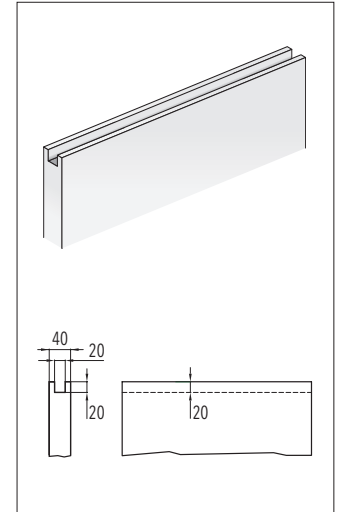

### IMPORTANT

Wooden door panels should be routed as shown along the top edge.

FRAMES FOR DOUBLE DOORS			DOOR PANEL UK	
MAX. PASSAGE SIZE PW x PH	OVERALL DIMENSION W x H	FINISHED WALL FW	DW	DH
1200 x 2048	2670 x 2108	100 - 125 - 150	626	2040
1400 x 2048	3070 x 2108	100 - 125 - 150	726	2040
1600 x 2048	3470 x 2108	100 - 125 - 150	826	2040
1800 x 2048	3870 x 2108	100 - 125 - 150	926	2040
2000 x 2048	4270 x 2108	100 - 125 - 150	1026	2040
1168 x 1989	2638 x 2049	100 - 125 - 150	2ft. 0in. x 6ft. 6in. (610 x 1981 mm)	
1320 x 1989	2990 x 2049	100 - 125 - 150	2ft. 3in. x 6ft. 6in. (686 x 1981 mm)	
1472 x 1989	3342 x 2049	100 - 125 - 150	2ft. 6in. x 6ft. 6in. (762 x 1981 mm)	
1624 x 1989	3494 x 2049	100 - 125 - 150	2ft. 9in. x 6ft. 6in. (838 x 1981 mm)	
1776 x 1989	3846 x 2049	100 - 125 - 150	3ft. 0in. x 6ft. 6in. (914 x 1981 mm)	
1350 x 1989	3020 x 2049	100 - 125 - 150	2ft. 4in. x 6ft. 6in. (711 x 1981 mm)	
1550 x 2040	3420 x 2100	100 - 125 - 150	2ft. 8in. x 6ft. 8in. (813 x 2032 mm)	
1650 x 2040	3720 x 2100	100 - 125 - 150	2ft. 10in. x 6ft. 8in. (864 x 2032 mm)	

Dimensions are given in mm

### NOTES

- ▶ Available in Non Standard Sizes up to 2600 x 2700 mm passage size.
- ▶ Suitable for use with 35 or 44 mm thick doors.
- ▶ Max door weight 100 kg.
- ▶ Passage sizes above 2000 x 2150 mm must be 125 or 150 mm wall thickness.
- ▶ When fitting flush pull handles we recommend the stop be regulated so the door protrudes from the pocket to avoid risk to fingers.
- ▶ Should the door be adjusted to enter the pocket completely we do not accept any liability.
- ▶ Doors and plasterboard not supplied.
- ▶ Install at finished floor level.