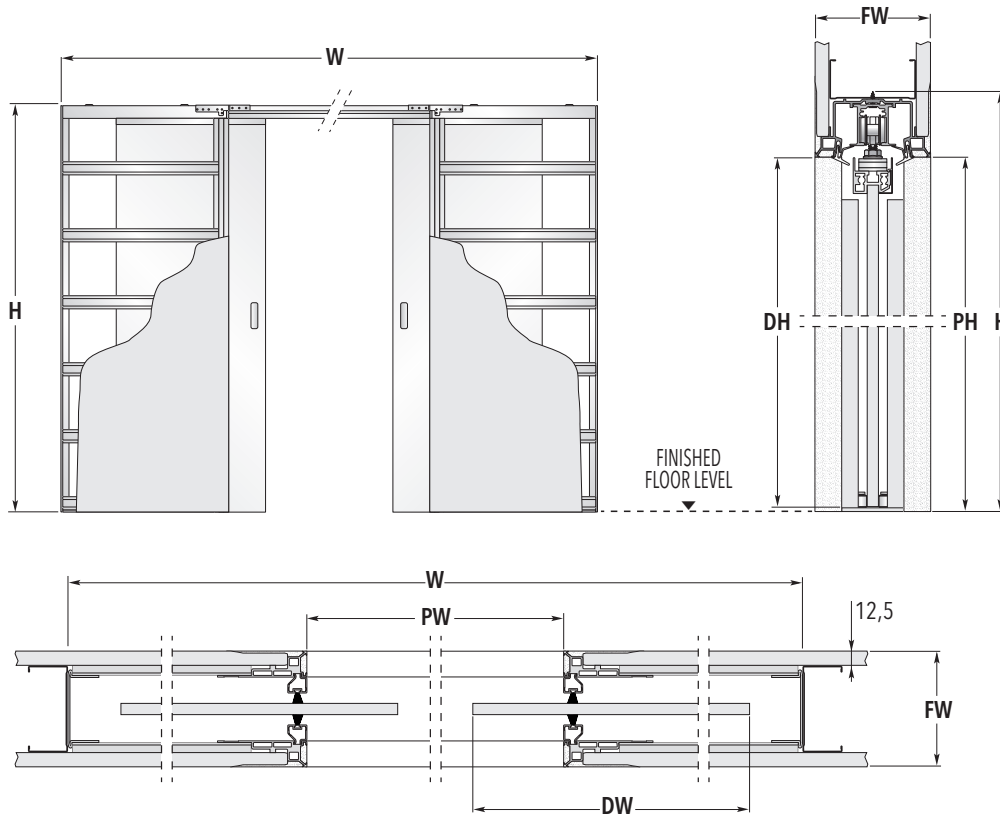

## DOUBLE FLUSH POCKET DOORS SYSTEM

Flush Pocket Door System  
no jambs, no architraves

### IMPORTANT

Wooden door panels should be routed as shown along the top edge.

FRAMES FOR DOUBLE DOORS			DOOR PANEL UK	
MAX. PASSAGE SIZE PW x PH	OVERALL DIMENSION W x H	FINISHED WALL FW	DW	DH
1200 x 2048	2670 x 2108	100 - 125 - 150	626	2040
1400 x 2048	3070 x 2108	100 - 125 - 150	726	2040
1600 x 2048	3470 x 2108	100 - 125 - 150	826	2040
1800 x 2048	3870 x 2108	100 - 125 - 150	926	2040
2000 x 2048	4270 x 2108	100 - 125 - 150	1026	2040
1168 x 1989	2638 x 2049	100 - 125 - 150	2ft. 0in. x 6ft. 6in. (610 x 1981 mm)	
1320 x 1989	2990 x 2049	100 - 125 - 150	2ft. 3in. x 6ft. 6in. (686 x 1981 mm)	
1472 x 1989	3342 x 2049	100 - 125 - 150	2ft. 6in. x 6ft. 6in. (762 x 1981 mm)	
1624 x 1989	3494 x 2049	100 - 125 - 150	2ft. 9in. x 6ft. 6in. (838 x 1981 mm)	
1776 x 1989	3846 x 2049	100 - 125 - 150	3ft. 0in. x 6ft. 6in. (914 x 1981 mm)	
1350 x 1989	3020 x 2049	100 - 125 - 150	2ft. 4in. x 6ft. 6in. (711 x 1981 mm)	
1550 x 2040	3420 x 2100	100 - 125 - 150	2ft. 8in. x 6ft. 8in. (813 x 2032 mm)	
1650 x 2040	3720 x 2100	100 - 125 - 150	2ft. 10in. x 6ft. 8in. (864 x 2032 mm)	

Dimensions are given in mm

### NOTES

- ▶ Available in Non Standard Sizes up to 2600 x 2700 mm passage size.
- ▶ Suitable for use with 35 or 44 mm thick doors.
- ▶ Max door weight 100 kg.
- ▶ Passage sizes above 2000 x 2150 mm must be 125 or 150 mm wall thickness.
- ▶ When fitting flush pull handles we recommend the stop be regulated so the door protrudes from the pocket to avoid risk to fingers.
- ▶ Should the door be adjusted to enter the pocket completely we do not accept any liability.
- ▶ Doors and plasterboard not supplied.
- ▶ Install at finished floor level.