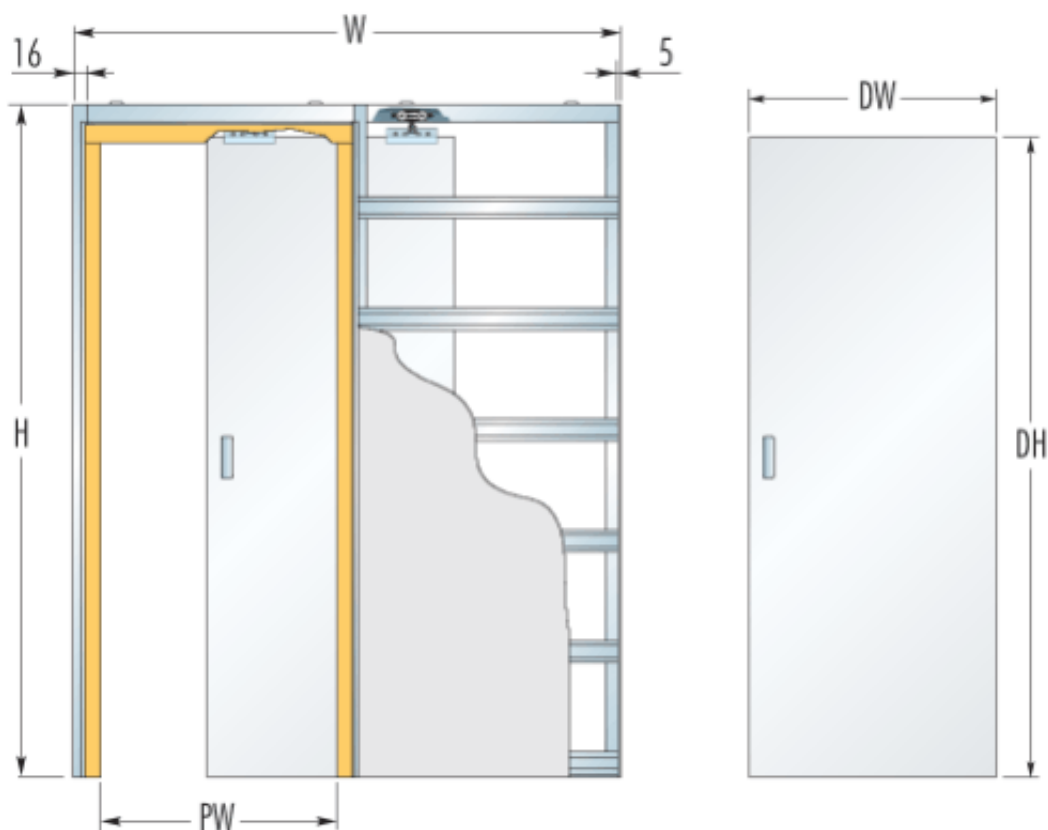

# FRAMES FOR SINGLE DOORS

finished wall thickness 100 or 125 mm

FRAMES FOR 8mm SINGLE GLASS DOORS			GLASS DOOR PANEL (supplied )		NOTES
Max. Passage Size PW x PH	Overall Dimention W x H	Finished Wall	DW	DH	
800 x 2030	1688 x 2115	100 or 125	826	2040	8mm Glass Kits are supplied with 8mm tempered glass door in Satin opaque finish and wooden jambs suitable for Glass. Anti Slam Mechanism in available as an extra accessory.
737 x 1971	1625 x 2056	100 or 125	762	1981	