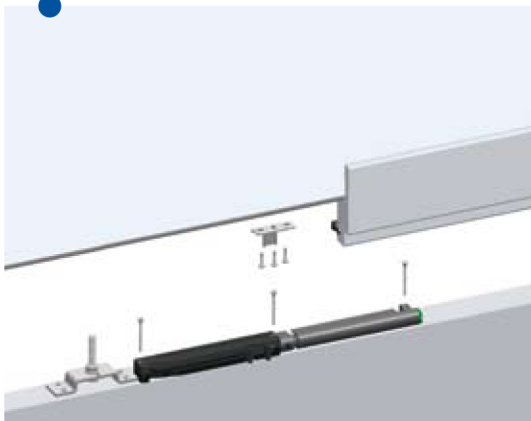

SOFT CLOSE

A futuristic addition for any Eclisse Single or Double system. Just slide the door towards it's closed position and at a certain point the door takes over and softly closes itself. It really is as simple as that!

- Useful, easy to use and increased safety from trapped fingers, once you used it there is no substitute.
- Can be installed retrospectively on existing Eclisse systems Single and Double.