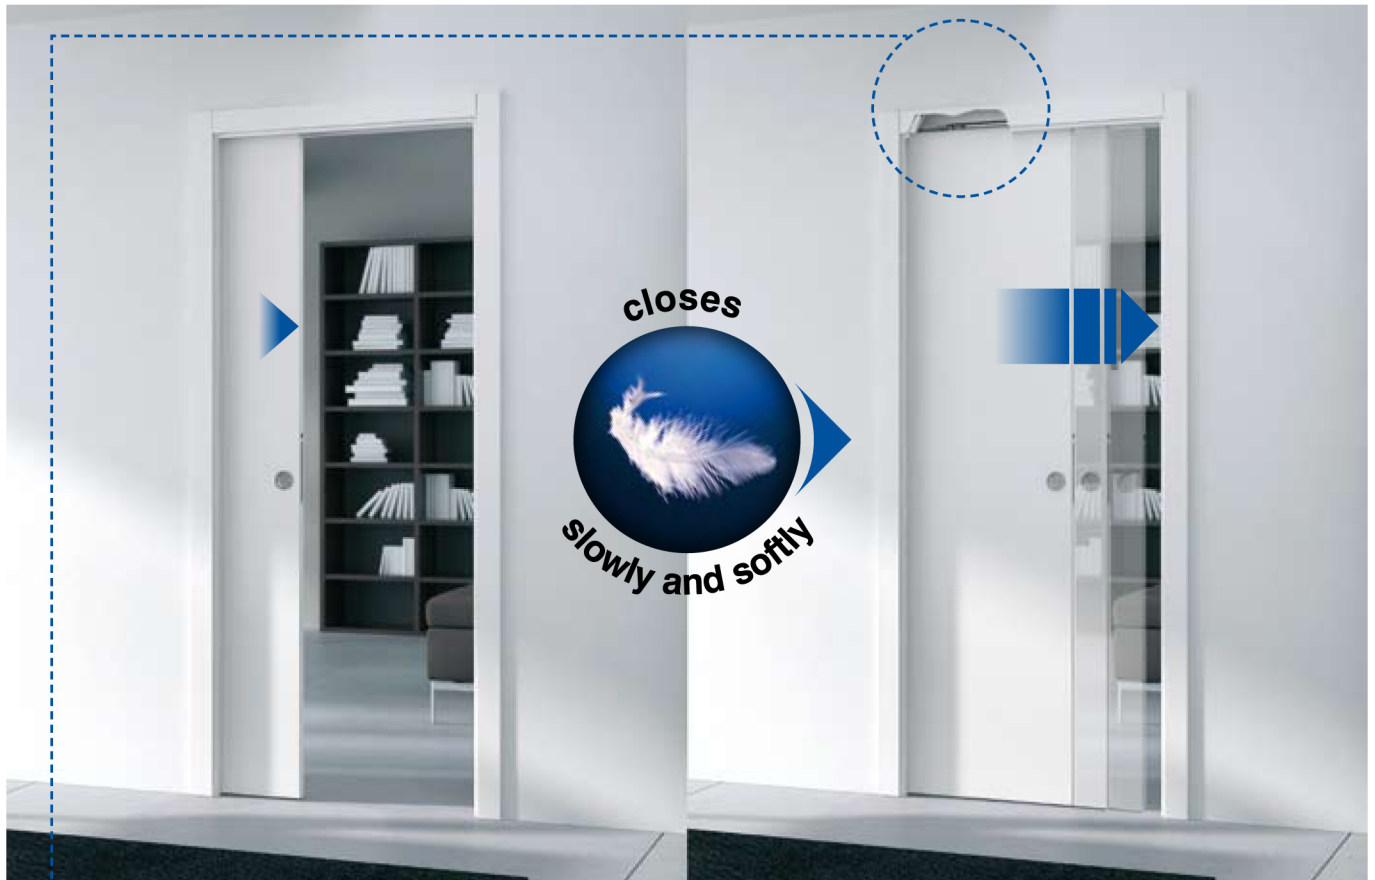

SOFT CLOSE

A futuristic addition for any Eclisse Single or Double system. Just slide the door towards it's closed position and at a certain point the door takes over and softly closes itself. It really is as simple as that!

- Useful, easy to use and increased safety from trapped fingers, once you used it there is no substitute.
- Can be installed retrospectively on existing Eclisse systems Single and Double.