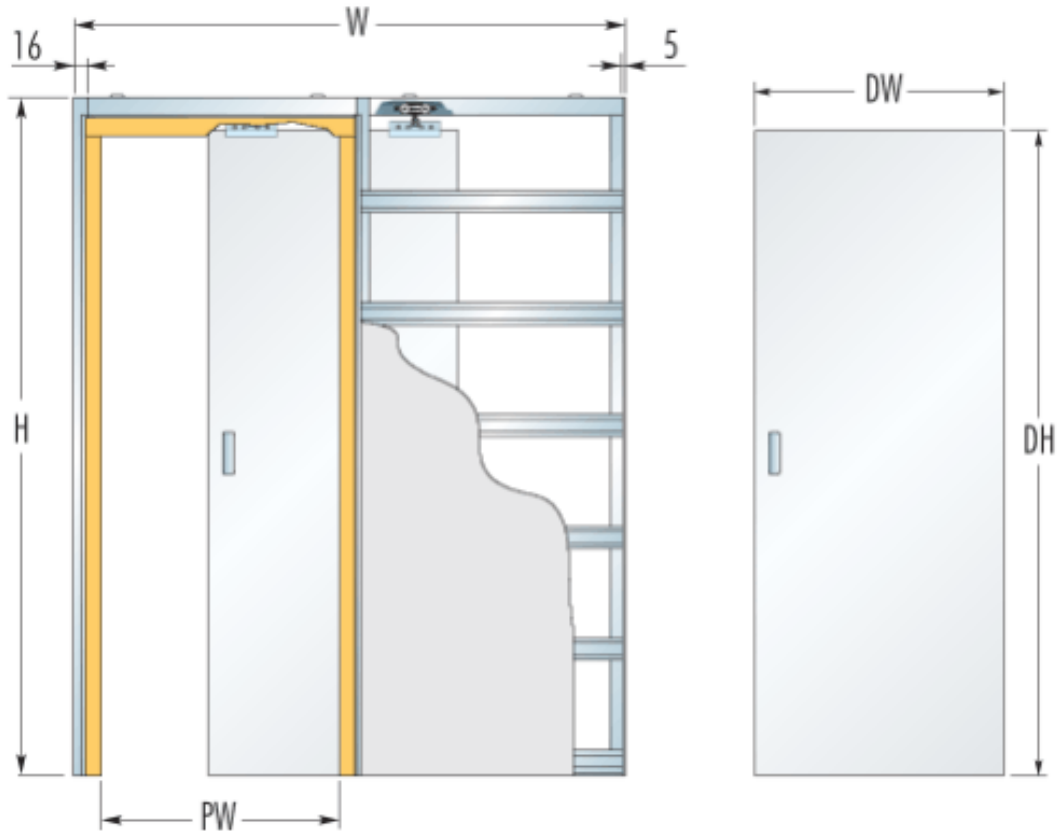

# FRAMES FOR DOUBLE DOORS

finished wall thickness 100 or 125 mm

FRAMES FOR 8mm DOUBLE GLASS DOORS			GLASS DOOR PANEL (supplied)		NOTES
Max. Passage Size	Overall Dimention	Finished Wall	DW	DH	8mm Glass Kits are supplied with 8mm tempered glass door in Satin opaque finish and wooden jambs suitable for Glass. Anti Slam Mechanism in available as an extra accessory.
PW x PH	W x H				
1600 x 2030	3294 x 2115	100 or 125	826	2040	
1474 x 1971	3168 x 2056	100 or 125	762	1981	